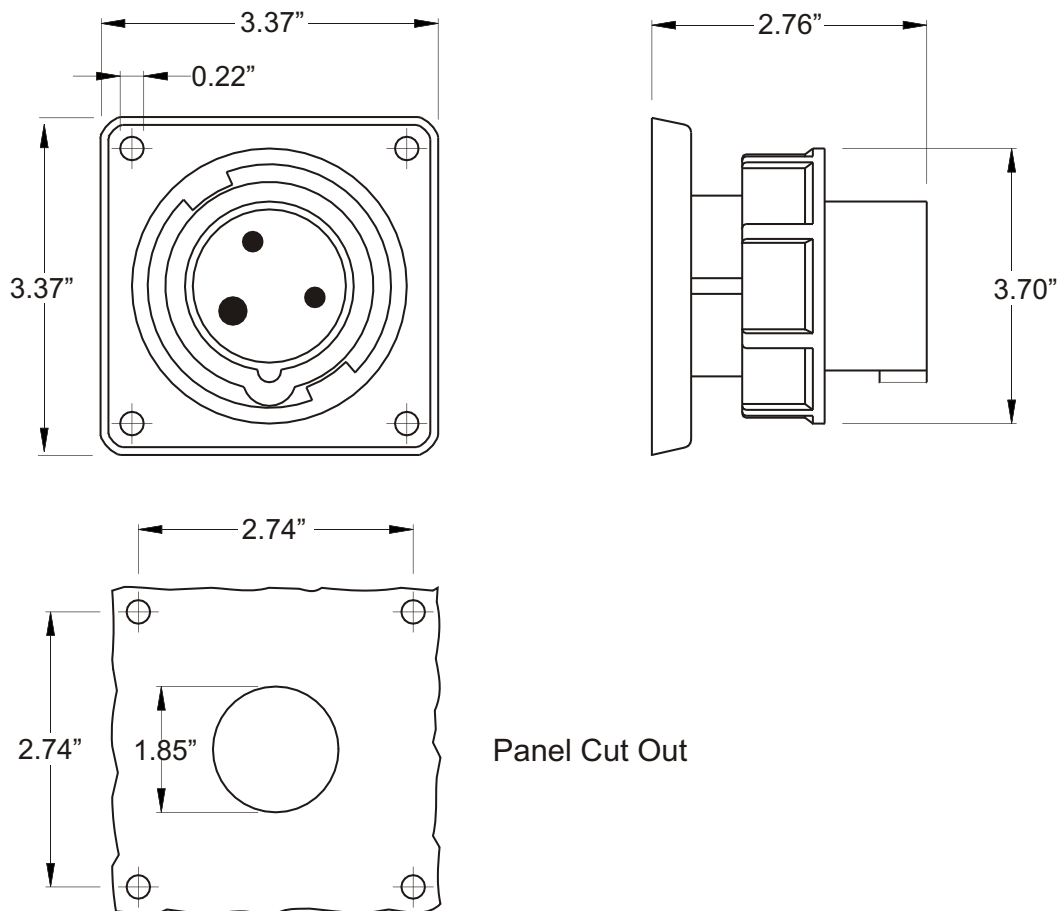

INLET, PANEL MOUNTING

Part No.	ME 330B4W
Description:	30 Amp 125Vac 2 Pole, 3 Wire Inlet
Construction:	Watertight IEC IP 67
Approvals:	UL Listed Standards 1682; 1686 CSA Certification to Spec. C22.2 No. 182.1 IEC 60309-1; IEC 60309-2

IEC COLOR CODE: Yellow

GROUND SOCKET: 8 Hour Position Mates with Female in 4 Hour Position.

Wire Range: #8 - #12 AWG

Drawing Not to Scale